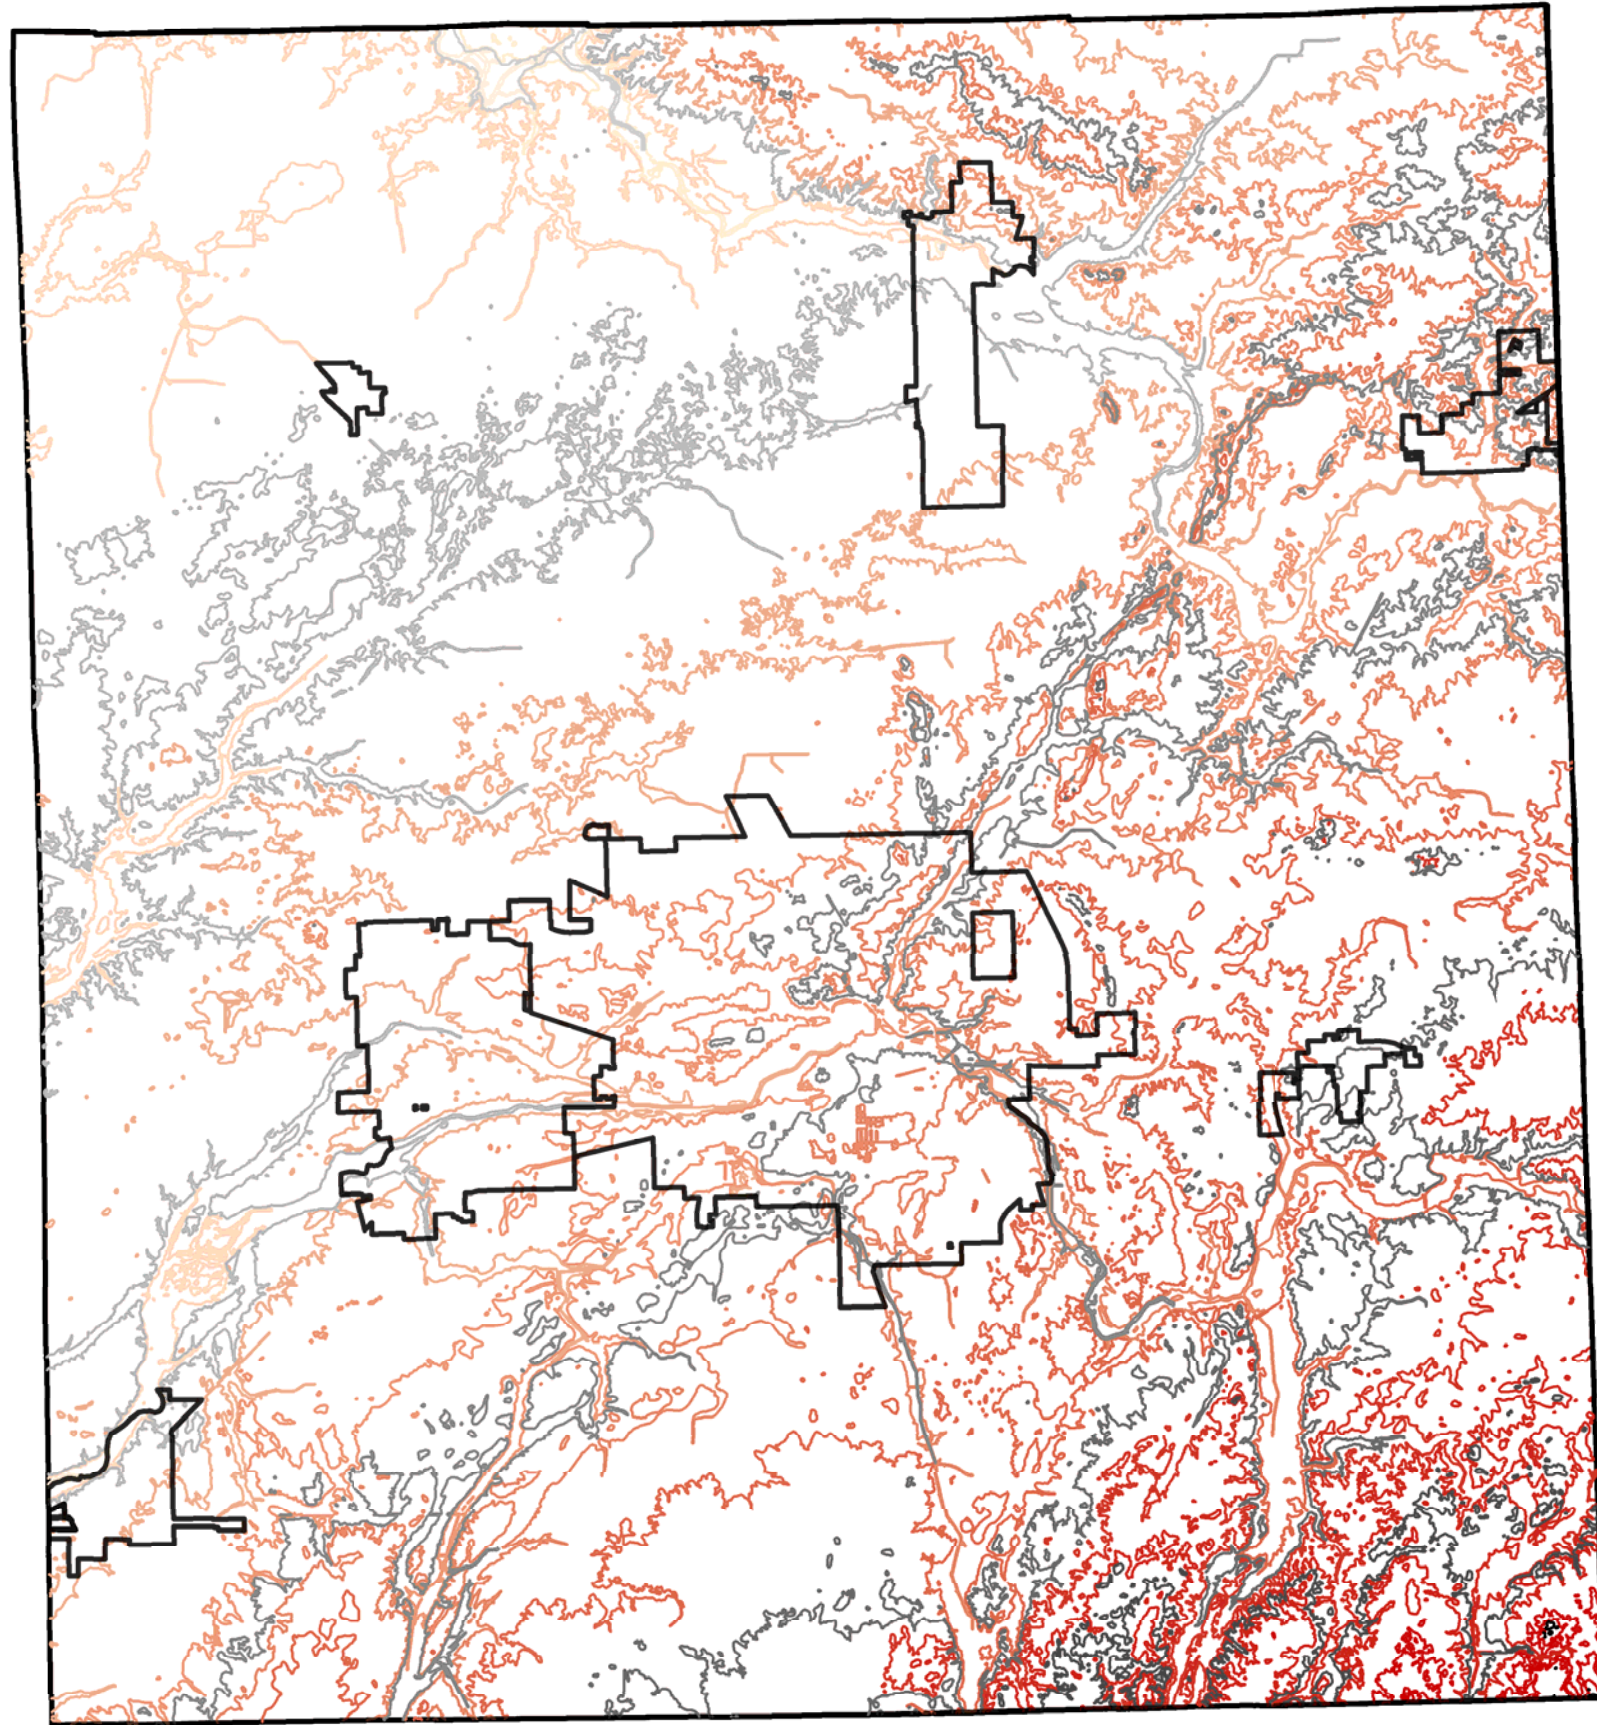

# Elevation Map of Delaware County

## Legend

### Major Contours Lines in Ft

- 850
- 900
- 950
- 1000
- 1050
- 1100

### Minor Contours Lines in Ft

- 840
- 860
- 880
- 920
- 940
- 960
- 980
- 1020
- 1040
- 1060
- 1080
- 1090

- Delaware County Bourders
- City Bourders

Anas Almassrahy  
PLAN 203  
Professor Yoo  
10/07/2016  
Source: (Indianamap)