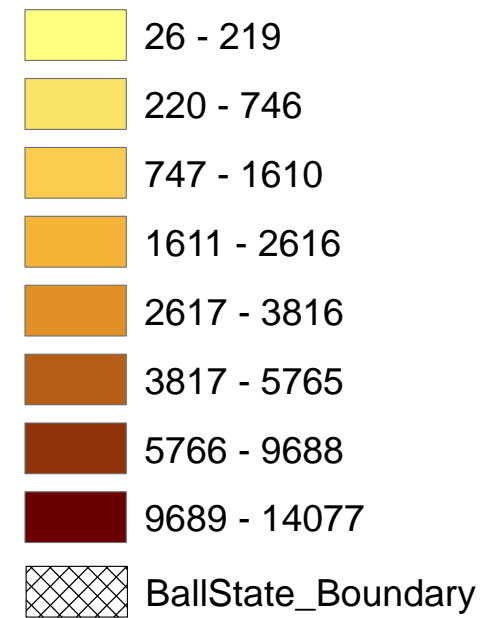

# Population Density of Delaware County, IN

## Population Density Per Square Miles

Anas Almassrahy  
PLAN 203  
Professor Yoo  
10/07/2016  
Source: (IndianMape)