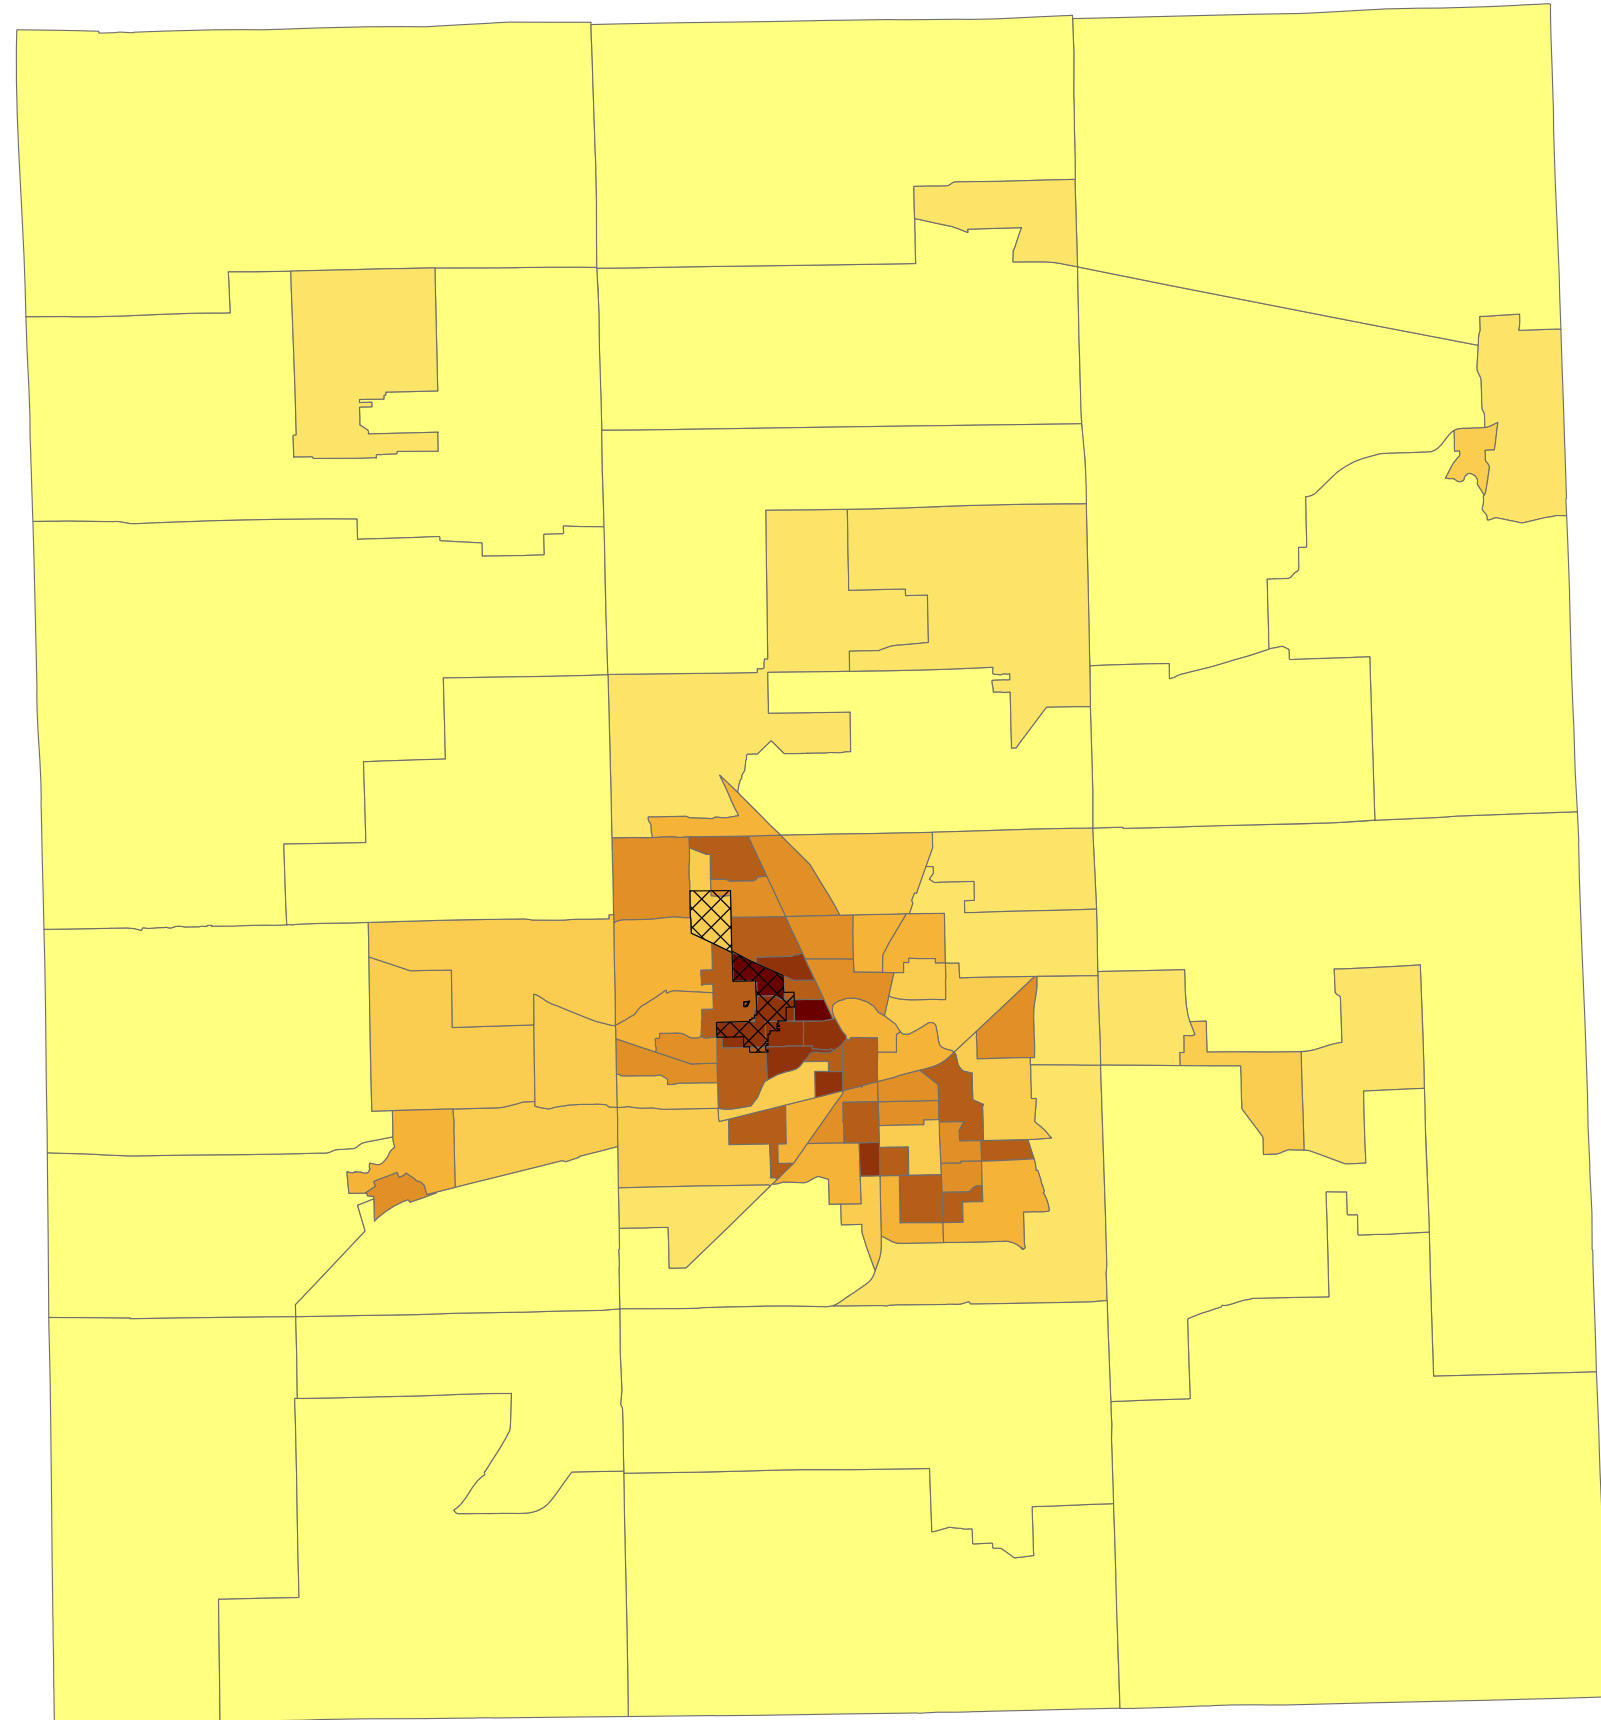

# Population Density of Delaware County, IN

## Population Density Per Square Miles

Anas Almassrahy  
PLAN 203  
Professor Yoo  
10/07/2016  
Source: (IndianMape)